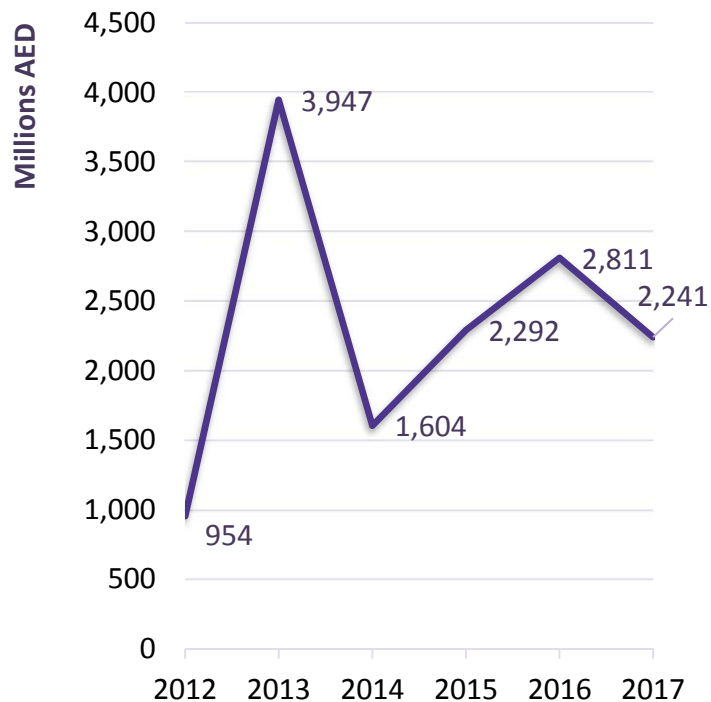

UAE Hong Kong Bilateral Trade

Ref 15 Q2 2018

Dr. Faisal El Amir

Trade potential = min {country's exports; partner country's imports} – actual bilateral trade

UAE Hong Kong Bilateral Trade 2016

Top Exports & Export Potential

Note: Exports include re-exports

Trend

Exports

Imports

Re-Exports

Top Exports 2017

Top Imports 2017

Top Re-Exports 2017